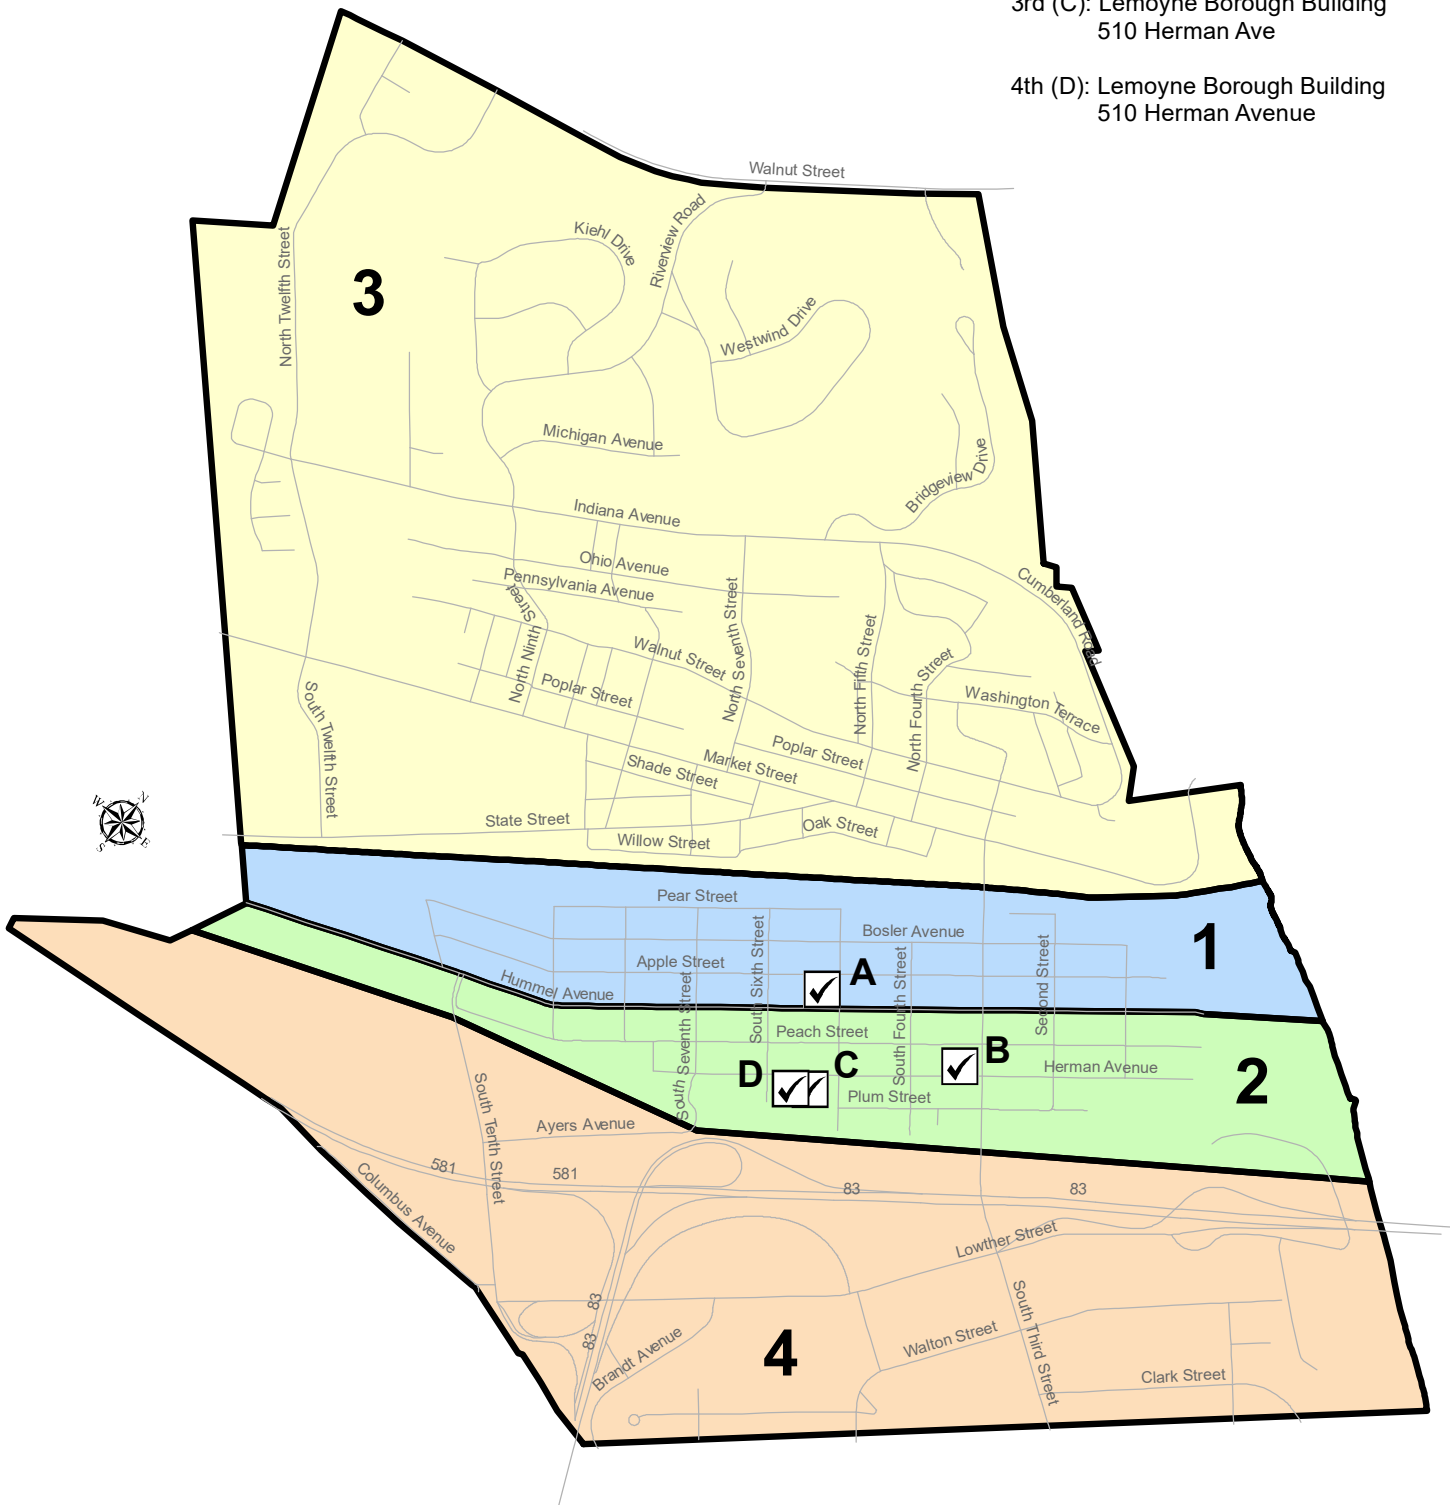

Lemoyne Borough Voting Precincts

1st (A): Trinity Lutheran Church
509 Hummel Avenue

2nd (B): Grace United Methodist Church
309 Herman Ave

3rd (C): Lemoyne Borough Building
510 Herman Ave

4th (D): Lemoyne Borough Building
510 Herman Avenue

Legend

Polling Location

Precinct Boundaries

Roads

Prepared by:
Cumberland County GIS
September 2020
Scale: 1:14,000

Disclaimer: Map and data are intended for informational purposes only. No guarantee is made as to the accuracy of the map and data and they should not be relied upon for any purpose other than general information.