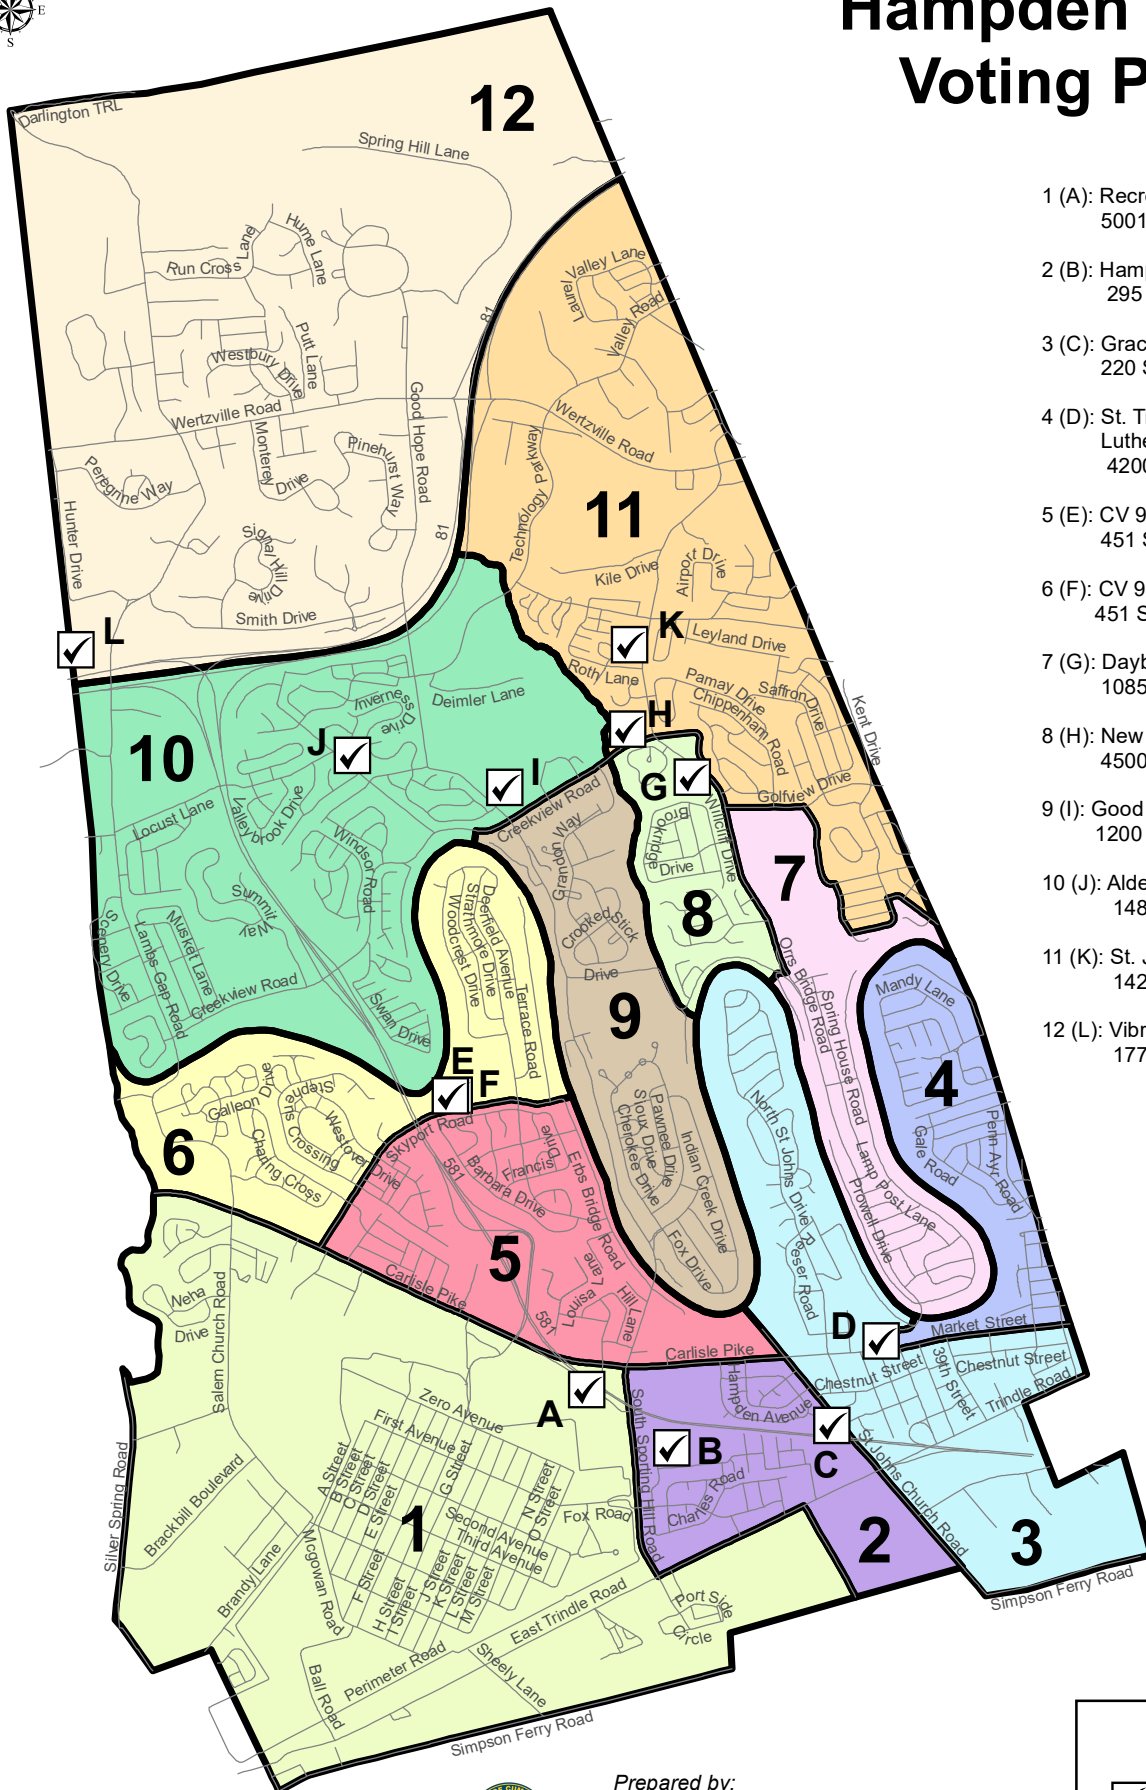

Hampden Township Voting Precincts

- 1 (A): Recreation Building
5001 Hampden Park Drive
- 2 (B): Hampden Twp. Sporting Hill Station
295 South Sporting Hill Road
- 3 (C): Graceway Church of God
220 St. Johns Church Road
- 4 (D): St. Timothy Evangelical
Lutheran Church
4200 Carlisle Pike
- 5 (E): CV 9th Grade Academy
451 Skyport Road
- 6 (F): CV 9th Grade Academy
451 Skyport Road
- 7 (G): Daybreak Church at Orrs Bridge
1085 Orrs Bridge Road
- 8 (H): New Covenant Fellowship
4500 Creekview Road
- 9 (I): Good Hope Station
1200 Good Hope Road
- 10 (J): Aldersgate United Methodist Church
1480 Jerusalem Road
- 11 (K): St. James Presbyterian Church
1425 Orrs Bridge Road
- 12 (L): Vibrant - A Christian Church
1775 Lambs Gap Road

Legend

- Polling Location
- Precinct Boundary
- Road

Prepared by:
Cumberland County GIS
March 2022
Scale: 1:45,000

Disclaimer: Map and data are intended for informational purposes only. No guarantee is made as to the accuracy of the map and data and they should not be relied upon for any purpose other than general information.